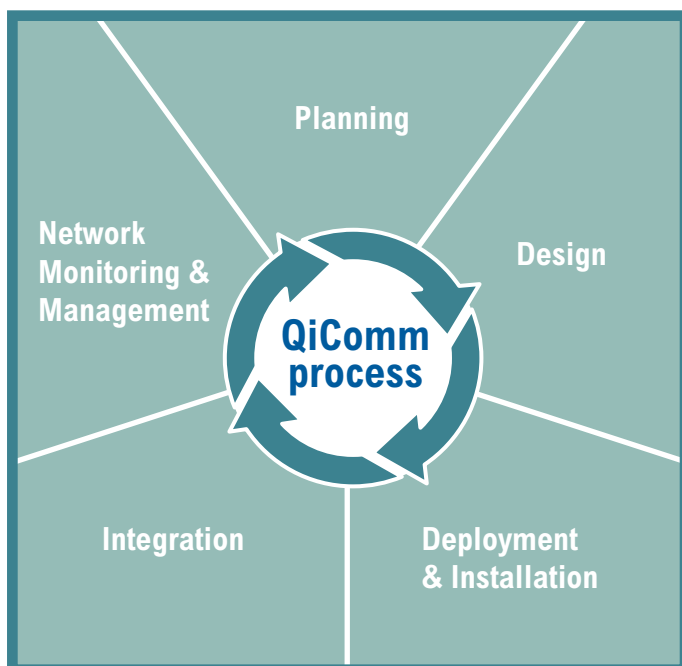

QiComm has the skills and experience to ensure your wireless project is a success.

RADIO FREQUENCY ENGINEERING

QiComms Radio Frequency or RF Engineers provide a complete range of RF and Fixed Network Engineering Services, including:

- ➔ Radio Coverage Survey
- ➔ RF Site Surveys, Coverage & RF Maps

SITE ACQUISITION

QiComm offers a host of site acquisition services including site identification, site selection and lease negotiation. QiComm has considerable experience in this area, and we are intimately familiar with the planning and how to expediate planning decisions in our favour.

WIRELESS NETWORK DESIGN

Our bespoke wireless networks are designed with your exact requirements in mind. We offer both modular and complete turnkey solutions. QiComm is a highly

competent partner, who can either assist with specific phases of your project, or manage and deliver the entire end-to-end wireless solution.

WIRELESS PROJECT MANAGEMENT

Project management is at the core of every QiComm project and we believe this is one of our competitive advantages. Our Wireless Networks team are qualified in several leading project management methodologies, including Prince II. QiComm's focus on quality assured processes, and project management minimizes project risk.

WIRELESS NETWORK DEPLOYMENT

QiComm has an extensive cross section of in-house wireless resources. From IP engineers, network professionals, riggers, radio engineers and wireless guru's - all help ensure your project is delivered on time and on budget, every time.

WIRELESS OPTIMIZATION AND TEST

QiComm can optimize your wireless network, and each project includes an extensive optimization & test phase. This helps ensure all project requirements are met.

WIRELESS MONITORING & MANAGEMENT

QiComm's Network Operations Centre is staffed by network engineers 24 x 7. We have proactive network monitoring tools, which can monitor your networks performance down to the device level. Our wireless solutions most often allow complete remote monitoring and management.

PROJECT DOCUMENTATION

Upon completion of your project, QiComm will provide a complete set of comprehensive project documentation.